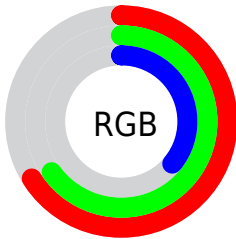

Distribution

Red (66%)

Green (65%)

Blue (36%)