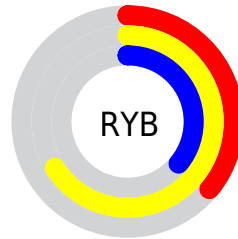

# Details

The CIELCh color **67, 40.162, 105.340** is a dark color, and the websafe version is hex **999966**. A complement of this color would be **43, 45.117, 295.931**, and the grayscale version is **65, 0.008, 296.813**.

A 20% lighter version of the original color is **87, 40.018, 105.630**, and **47, 40.054, 105.346** is the 20% darker color. If you saturate the color by 10%, you get **67, 48.229, 104.470**, and if you desaturate by 10%, it is **67, 31.629, 106.270**.

# Distribution

Red (66%)

Green (65%)

Blue (36%)

Red (36%)

Yellow (66%)

Blue (36%)

Cyan (0%)