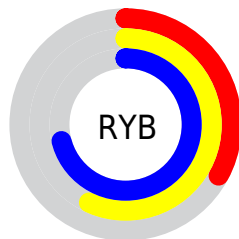

- Red (33%)
- Yellow (57%)
- Blue (71%)