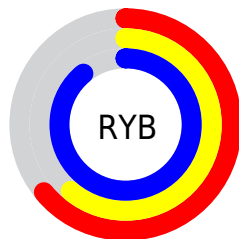

Red (64%)

Yellow (61%)

Blue (89%)