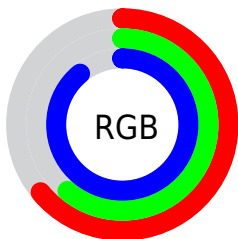

Distribution

Red (64%)

Green (61%)

Blue (89%)