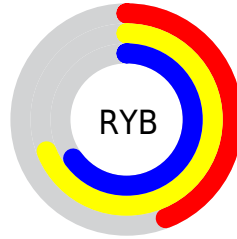

A 20% lighter version of the original color is  $87, 41.588, 137.965$ , and  $47, 41.551, 138.185$  is the 20% darker color. If you saturate the color by 10%, you get  $66, 52.224, 137.326$ , and if you desaturate by 10%, it is  $68, 30.231, 138.734$ .

# Distribution

Red (48%)

Green (69%)

Blue (44%)

Red (44%)

Yellow (69%)

Blue (65%)

Cyan (31%)