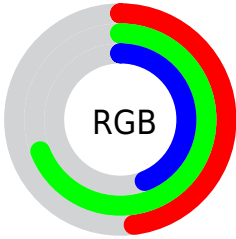

Distribution

Red (48%)

Green (69%)

Blue (44%)