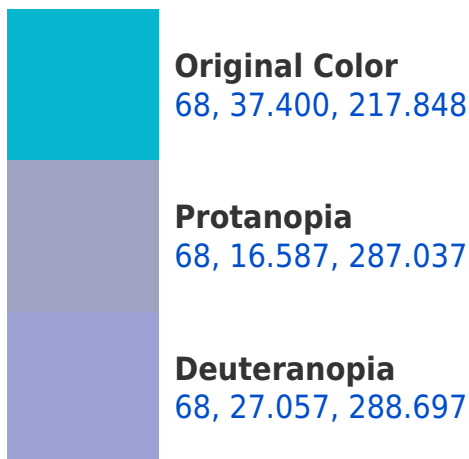

# Black Background

This preview shows how the CIELCh color 68, 37.418, 217.851 looks on a black background.

## **Background**

This preview shows how black text looks on a background with the CIELCh color 68, 37.418, 217.851.

This preview shows how white text looks on a background with the CIELCh color 68, 37.418, 217.851.

## Dichromacy

**Tritanopia**  
68, 37.670, 209.509

# Trichromacy

**Original Color**  
68, 37.400, 217.848

**Protanomaly**  
66, 24.993, 236.784

**Deuteranomaly**  
66, 28.916, 248.830

**Tritanomaly**  
68, 37.551, 212.243