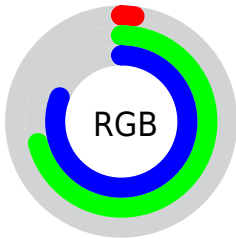

Distribution

- Red (2%)
- Green (71%)
- Blue (81%)