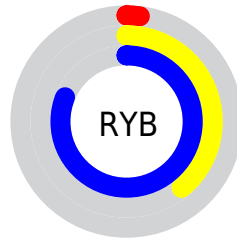

- Red (2%)
- Yellow (39%)
- Blue (81%)