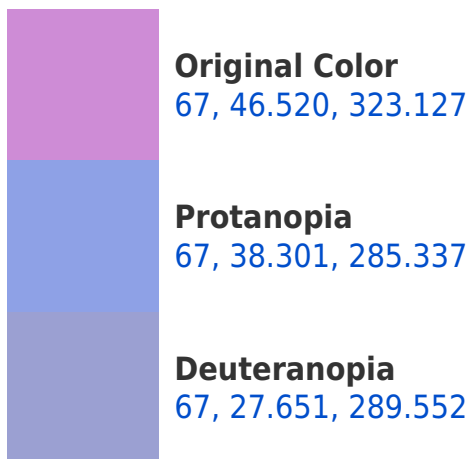

## Background

This preview shows how black text looks on a background with the CIELCh color 67, 46.520, 323.127.

This preview shows how white text looks on a background with the CIELCh color 67, 46.520, 323.127.

## Dichromacy

**Tritanopia**  
67, 20.217, 2.498

# Trichromacy

**Original Color**  
67, 46.520, 323.127

**Protanomaly**  
67, 39.618, 299.646

**Deuteranomaly**  
67, 32.959, 305.166

**Tritanomaly**  
67, 28.101, 339.090

# Monochromacy

**Original Color**  
67, 46.520, 323.127

**Achromatopsia**  
69, 0.009, 296.813

**Achromatomaly**  
68, 17.375, 322.082