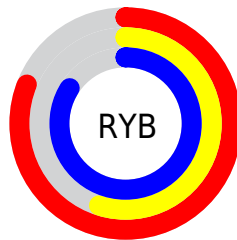

- Red (81%)
- Yellow (55%)
- Blue (84%)