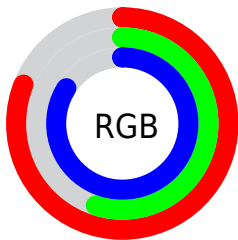

Distribution

- Red (81%)
- Green (55%)
- Blue (84%)