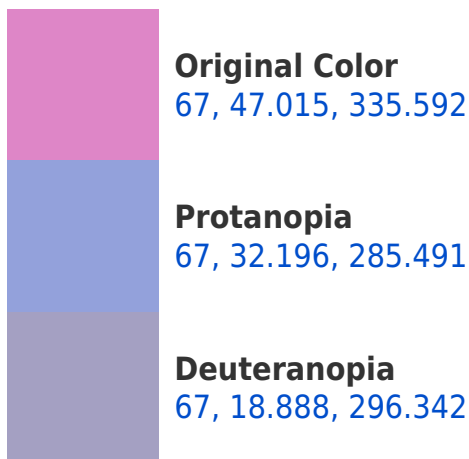

# Black Background

This preview shows how the CIELCh color 67, 47.015, 335.592 looks on a black background.

## Background

This preview shows how black text looks on a background with the CIELCh color 67, 47.015, 335.592.

This preview shows how white text looks on a background with the CIELCh color 67, 47.015, 335.592.

## Dichromacy

**Tritanopia**  
67, 30.069, 11.122

# Trichromacy

**Original Color**  
67, 47.015, 335.592

**Protanomaly**  
66, 34.836, 306.346

**Deuteranomaly**  
67, 28.454, 318.637

**Tritanomaly**  
67, 34.236, 354.674