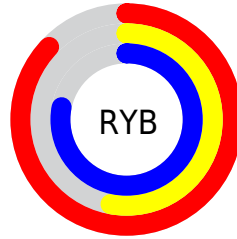

- Red (87%)
- Yellow (53%)
- Blue (78%)