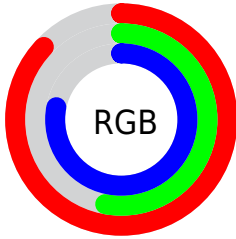

Distribution

- Red (87%)
- Green (53%)
- Blue (78%)