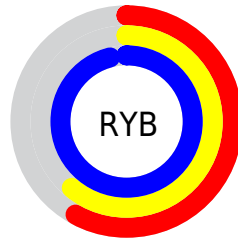

## Conversions Part 2

Format	Color
<a href="#">RYB</a>	<a href="#">149, 156, 244</a>
Decimal	<a href="#">9805044</a>
CIELab	<a href="#">67.00, 18.62, -44.88</a>
CIElCh	<a href="#">67, 48.586, 292.537</a>
Yxy	<a href="#">36.6320, 0.2419, 0.2186</a>
Android (android.graphics.Color)	<a href="#">4287995124</a> ( <a href="#">0xFF959CF4</a> )
YUV	<a href="#">163.9390, 39.4701, -13.1015</a>
Hunter-Lab	<a href="#">60.5244, 13.6513, -46.1954</a>

# Details

The CIELCh color `67, 48.586, 292.537` is a light color, and the websafe version is hex `9999FF`. A complement of this color would be `93, 44.587, 102.969`, and the grayscale version is `67, 0.008, 296.813`.

A 20% lighter version of the original color is `85, 23.691, 288.984`, and `47, 48.401, 292.652` is the 20% darker color. If you saturate the color by 10%, you get `60, 62.323, 294.565`, and if you desaturate by 10%, it is `74, 35.389, 290.786`.

# Distribution

- Red (58%)
- Green (61%)
- Blue (96%)

- Red (58%)
- Yellow (61%)
- Blue (96%)

- Cyan (39%)
- Magenta (36%)
- Yellow (0%)
- Black (4%)

- Cyan (42%)
- Magenta (39%)
- Yellow (4%)