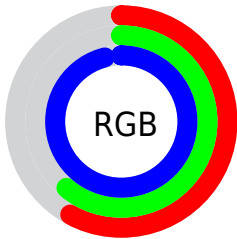

Distribution

- Red (58%)
- Green (61%)
- Blue (96%)