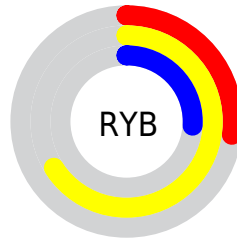

- Red (27%)
- Yellow (66%)
- Blue (26%)