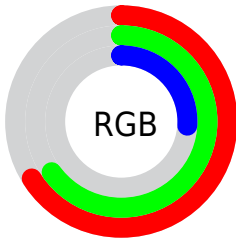

Distribution

- Red (66%)
- Green (65%)
- Blue (26%)