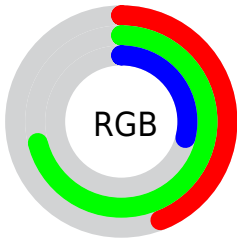

Distribution

Red (44%)

Green (71%)

Blue (29%)