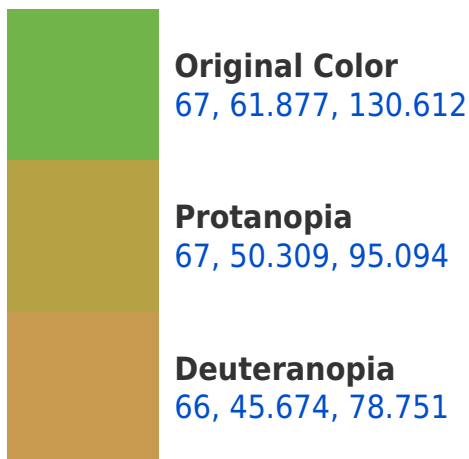

# Black Background

This preview shows how the CIELCh color 67, 61.877, 130.612 looks on a black background.

## **Background**

This preview shows how black text looks on a background with the CIELCh color 67, 61.877, 130.612.

This preview shows how white text looks on a background with the CIELCh color 67, 61.877, 130.612.

## Dichromacy

**Tritanopia**  
67, 14.906, 227.449

# Trichromacy

**Original Color**  
67, 61.877, 130.612

**Protanomaly**  
66, 51.919, 111.102

**Deuteranomaly**  
66, 45.753, 102.519

**Tritanomaly**  
67, 25.265, 154.809