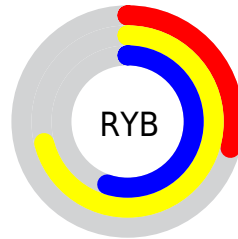

## Conversions Part 2

<b>Format</b>	<b>Color</b>
<a href="#">RYB</a>	<a href="#">73, 180, 140</a>
Decimal	<a href="#">7451721</a>
CIELab	<a href="#">67.00, -40.28, 46.97</a>
CIELCh	<a href="#">67, 61.877, 130.612</a>
Yxy	<a href="#">36.6320, 0.3331, 0.5014</a>
Android (android.graphics.Color)	<a href="#">4285641801 (0xFF71B449)</a>
YUV	<a href="#">147.7690, -36.8611, -30.4924</a>
Hunter-Lab	<a href="#">60.5244, -34.1565, 30.5229</a>

# Details

The CIELCh color **67, 61.877, 130.612** is a dark color, and the websafe version is hex **669933**. A complement of this color would be **44, 65.540, 315.813**, and the grayscale version is **61, 0.008, 296.813**.

A 20% lighter version of the original color is **87, 61.850, 130.672**, and **47, 62.241, 130.654** is the 20% darker color. If you saturate the color by 10%, you get **66, 70.536, 130.354**, and if you desaturate by 10%, it is **68, 52.284, 131.028**.

# Distribution

Red (44%)

Green (71%)

Blue (29%)

Red (29%)

Yellow (71%)

Blue (55%)

Cyan (37%)