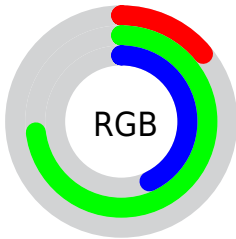

Distribution

- Red (14%)
- Green (73%)
- Blue (43%)