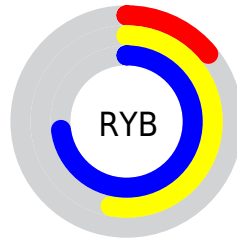

- Red (14%)
- Yellow (53%)
- Blue (73%)