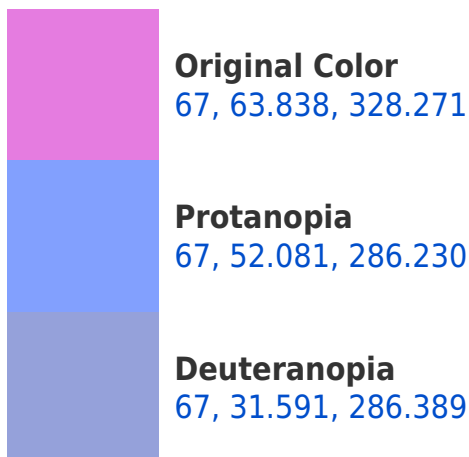

Color Blindness Simulation

Color vision deficiency is a very complex topic, and I could not describe the different causes any better than Wikipedia does, so if you want to learn more, you should check out their [article about color blindness](#).

Dichromacy