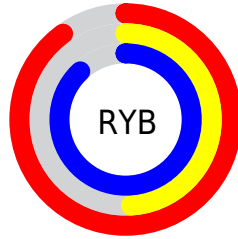

- Red (90%)
- Yellow (49%)
- Blue (88%)