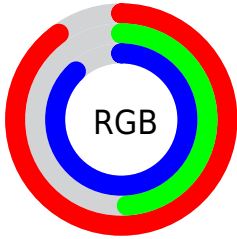

Distribution

- Red (90%)
- Green (49%)
- Blue (88%)