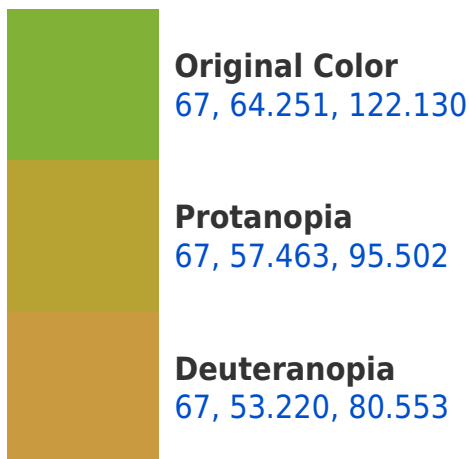

# Black Background

This preview shows how the CIELCh color 67, 64.251, 122.130 looks on a black background.

## **Background**

This preview shows how black text looks on a background with the CIELCh color 67, 64.251, 122.130.

This preview shows how white text looks on a background with the CIELCh color 67, 64.251, 122.130.

## Dichromacy

**Tritanopia**  
67, 9.952, 245.385

# Trichromacy

**Original Color**  
67, 64.251, 122.130

**Protanomaly**  
67, 57.960, 106.344

**Deuteranomaly**  
66, 53.014, 97.699

**Tritanomaly**  
67, 23.069, 138.725