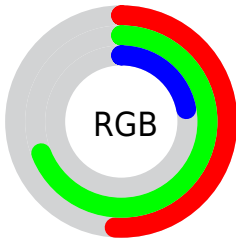

Distribution

Red (51%)

Green (69%)

Blue (22%)