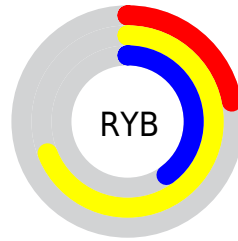

## Conversions Part 2

Format	Color
<a href="#">RYB</a>	<a href="#">56, 177, 103</a>
Decimal	<a href="#">8565048</a>
CIELab	<a href="#">67.00, -34.17, 54.41</a>
CIELCh	<a href="#">67, 64.251, 122.130</a>
Yxy	<a href="#">36.6320, 0.3584, 0.5095</a>
Android (android.graphics.Color)	<a href="#">4286755128 (0xFF82B138)</a>
YUV	<a href="#">149.1530, -45.9244, -16.7972</a>
Hunter-Lab	<a href="#">60.5244, -29.9356, 33.0648</a>

# Details

The CIELCh color **67, 64.251, 122.130** is a dark color, and the websafe version is hex **669900**. A complement of this color would be **36, 73.646, 309.375**, and the grayscale version is **62, 0.008, 296.813**.

A 20% lighter version of the original color is **87, 64.486, 122.076**, and **47, 61.359, 123.264** is the 20% darker color. If you saturate the color by 10%, you get **66, 71.035, 122.228**, and if you desaturate by 10%, it is **68, 56.217, 122.317**.

# Distribution

Red (51%)

Green (69%)

Blue (22%)

Red (22%)

Yellow (69%)

Blue (40%)

Cyan (27%)