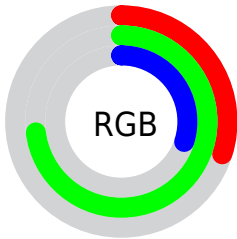

Distribution

- Red (30%)
- Green (73%)
- Blue (30%)