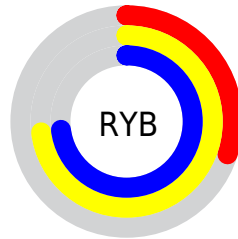

- Red (30%)
- Yellow (73%)
- Blue (73%)