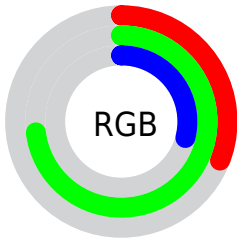

Distribution

Red (31%)

Green (73%)

Blue (29%)