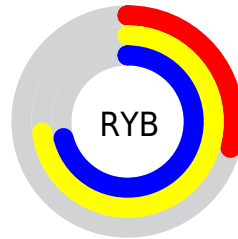

## Conversions Part 2

Format	Color
<a href="#">RYB</a>	<a href="#">74, 185, 181</a>
Decimal	<a href="#">5159242</a>
CIELab	<a href="#">67.00, -52.38, 46.34</a>
CIELCh	<a href="#">67, 69.932, 138.500</a>
Yxy	<a href="#">36.6320, 0.3066, 0.5187</a>
Android (android.graphics.Color)	<a href="#">4283349322 (0xFF4EB94A)</a>
YUV	<a href="#">140.3530, -32.7120, -54.6836</a>
Hunter-Lab	<a href="#">60.5244, -42.0516, 30.2867</a>

# Details

The CIELCh color **67, 69.932, 138.500** is a dark color, and the websafe version is hex **66CC66**. A complement of this color would be **49, 69.553, 326.051**, and the grayscale version is **58, 0.007, 296.813**.

A 20% lighter version of the original color is **87, 70.127, 138.540**, and **47, 69.493, 138.092** is the 20% darker color. If you saturate the color by 10%, you get **66, 78.942, 137.525**, and if you desaturate by 10%, it is **68, 59.576, 139.500**.

# Distribution

Red (31%)

Green (73%)

Blue (29%)

Red (29%)

Yellow (73%)

Blue (71%)

Cyan (57%)