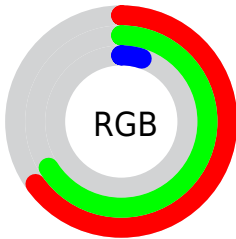

Distribution

Red (65%)

Green (66%)

Blue (5%)