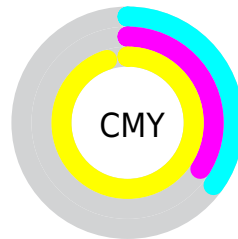

A 20% lighter version of the original color is **87, 69.476, 103.979**, and **47, 54.641, 106.394** is the 20% darker color. If you saturate the color by 10%, you get **67, 71.314, 104.026**, and if you desaturate by 10%, it is **67, 66.394, 104.365**.

# Distribution

Red (65%)

Green (66%)

Blue (5%)

Red (5%)

Yellow (66%)

Blue (6%)

Cyan (2%)

Magenta (0%)

Yellow (93%)

Black (34%)

Cyan (35%)

Magenta (34%)

Yellow (95%)