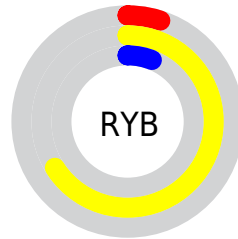

Red (5%)

Yellow (66%)

Blue (6%)