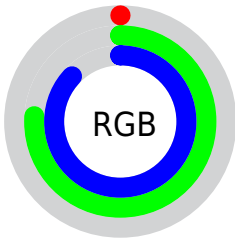

Distribution

- Red (0%)
- Green (76%)
- Blue (87%)