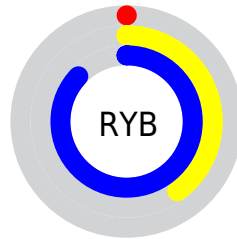

- Red (0%)
- Yellow (40%)
- Blue (87%)