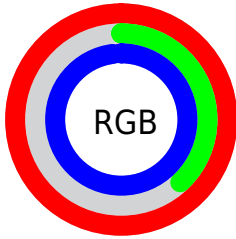

Distribution

- Red (100%)
- Green (38%)
- Blue (98%)