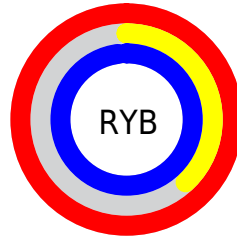

## Conversions Part 2

<b>Format</b>	<b>Color</b>
<b>R<sub>YB</sub></b>	254, 98, 249
Decimal	16671481
CIE <sub>Lab</sub>	67.00, 76.62, -46.92
CIE <sub>LCh</sub>	67, 89.842, 328.519
Yxy	36.6320, 0.3240, 0.1905
Android (android.graphics.Color)	4294861561 (0xFFFE62F9)
YUV	161.8580, 42.9610, 80.8085
Hunter-Lab	60.5244, 77.8789, -49.1120

# Details

The CIELCh color **67, 89.842, 328.519** is a light color, and the websafe version is hex **FF66FF**. A complement of this color would be **89, 91.151, 139.745**, and the grayscale version is **66, 0.008, 296.813**.

A 20% lighter version of the original color is **78, 60.925, 326.516**, and **47, 89.829, 328.534** is the 20% darker color. If you saturate the color by 10%, you get **64, 99.710, 328.892**, and if you desaturate by 10%, it is **71, 77.667, 328.080**.

# Distribution

- Red (100%)
- Green (38%)
- Blue (98%)

- Red (100%)
- Yellow (38%)
- Blue (98%)

- Cyan (0%)
- Magenta (61%)
- Yellow (2%)
- Black (0%)

- Cyan (0%)
- Magenta (62%)
- Yellow (2%)