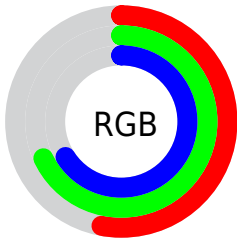

Distribution

Red (53%)

Green (68%)

Blue (66%)