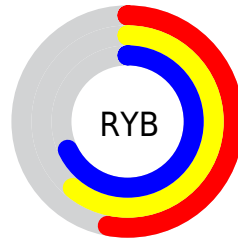

# Details

The CIELCh color **68, 13.653, 186.590** is a light color, and the websafe version is hex **669999**. A complement of this color would be **60, 15.131, 10.356**, and the grayscale version is **66, 0.008, 296.813**.

A 20% lighter version of the original color is **88, 13.428, 187.264**, and **48, 13.937, 185.624** is the 20% darker color. If you saturate the color by 10%, you get **67, 19.519, 185.709**, and if you desaturate by 10%, it is **69, 7.418, 187.451**.

# Distribution

Red (53%)

Green (68%)

Blue (66%)

Red (53%)

Yellow (61%)

Blue (68%)

Cyan (21%)