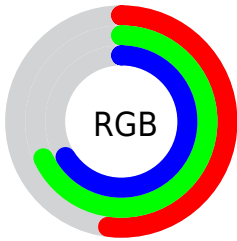

Distribution

- Red (52%)
- Green (68%)
- Blue (66%)