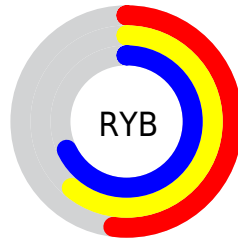

- Red (52%)
- Yellow (61%)
- Blue (68%)