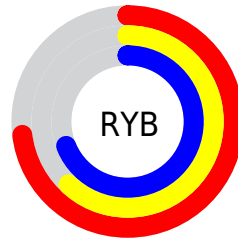

# Details

The CIELCh color  $68, 15.795, 336.790$  is a light color, and the websafe version is hex  $CC9999$ . A complement of this color would be  $73, 15.660, 154.489$ , and the grayscale version is  $69, 0.009, 296.813$ .

A 20% lighter version of the original color is  $88, 15.625, 336.094$ , and  $48, 15.451, 338.190$  is the 20% darker color. If you saturate the color by 10%, you get  $63, 25.748, 337.580$ , and if you desaturate by 10%, it is  $73, 5.893, 336.029$ .

# Distribution

Red (73%)

Green (62%)

Blue (69%)

Red (73%)

Yellow (62%)

Blue (69%)

Cyan (0%)