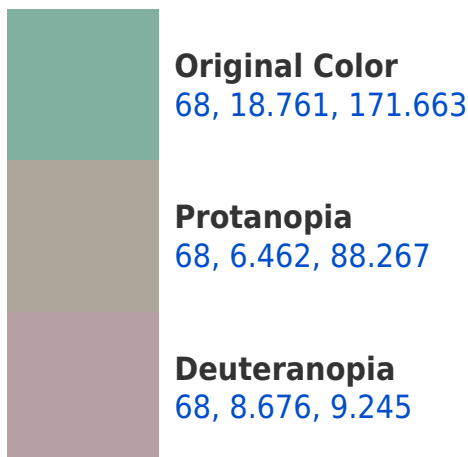

## **Background**

This preview shows how black text looks on a background with the CIELCh color 68, 18.761, 171.663.

This preview shows how white text looks on a background with the CIELCh color 68, 18.761, 171.663.

## Dichromacy

**Tritanopia**  
68, 14.609, 228.018

# Trichromacy

**Original Color**  
68, 18.761, 171.663

**Protanomaly**  
68, 8.745, 144.029

**Deuteranomaly**  
68, 2.484, 137.263

**Tritanomaly**  
68, 14.359, 204.917

# Monochromacy

**Original Color**  
68, 18.761, 171.663

**Achromatopsia**  
66, 0.008, 296.813

**Achromatomaly**  
67, 7.234, 171.532