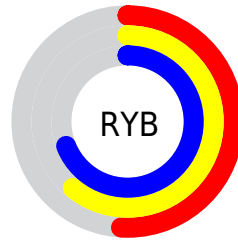

## Conversions Part 2

<b>Format</b>	<b>Color</b>
<a href="#">RYB</a>	<a href="#">129, 156, 175</a>
Decimal	<a href="#">8499104</a>
CIELab	<a href="#">68.00, -18.56, 2.72</a>
CIELCh	<a href="#">68, 18.761, 171.663</a>
Yxy	<a href="#">37.9720, 0.2858, 0.3521</a>
Android (android.graphics.Color)	<a href="#">4286689184 (0xFF81AFA0)</a>
YUV	<a href="#">159.5360, 0.2288, -26.7801</a>
Hunter-Lab	<a href="#">61.6215, -18.5608, 5.5540</a>

# Details

The CIELCh color **68, 18.761, 171.663** is a light color, and the websafe version is hex **669999**. A complement of this color would be **59, 20.101, 356.903**, and the grayscale version is **66, 0.008, 296.813**.

A 20% lighter version of the original color is **88, 18.798, 171.720**, and **48, 18.476, 172.811** is the 20% darker color. If you saturate the color by 10%, you get **67, 25.484, 170.537**, and if you desaturate by 10%, it is **69, 11.748, 172.699**.

# Distribution

Red (51%)

Green (69%)

Blue (63%)

Red (51%)

Yellow (61%)

Blue (69%)

Cyan (26%)