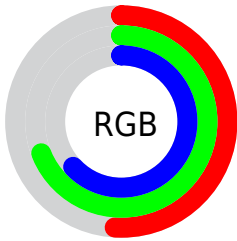

Distribution

Red (51%)

Green (69%)

Blue (63%)