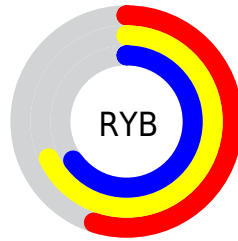

- Red (55%)
- Yellow (68%)
- Blue (65%)