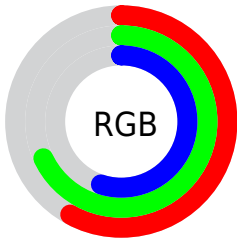

Distribution

- Red (58%)
- Green (68%)
- Blue (55%)