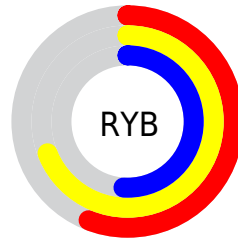

# Details

The CIELCh color **68, 20.633, 96.524** is a light color, and the websafe version is hex **999966**. A complement of this color would be **58, 21.202, 283.292**, and the grayscale version is **68, 0.008, 296.813**.

A 20% lighter version of the original color is **88, 20.666, 96.626**, and **48, 20.807, 96.092** is the 20% darker color. If you saturate the color by 10%, you get **67, 28.394, 95.316**, and if you desaturate by 10%, it is **69, 12.871, 97.713**.

# Distribution

Red (69%)

Green (65%)

Blue (51%)

Red (56%)

Yellow (69%)

Blue (51%)

Cyan (0%)