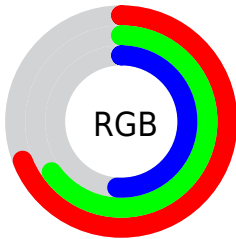

Distribution

Red (69%)

Green (65%)

Blue (51%)