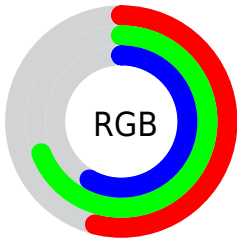

Distribution

Red (54%)

Green (69%)

Blue (58%)