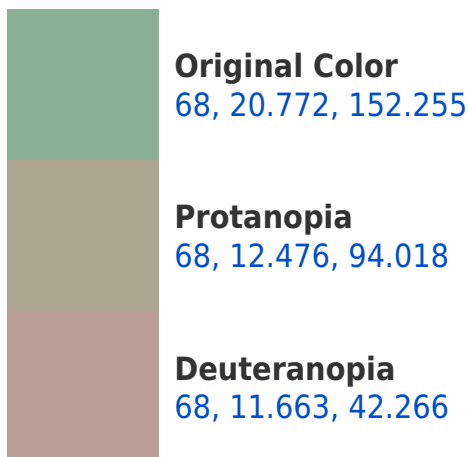

# Black Background

This preview shows how the CIELCh color 68, 20.772, 152.255 looks on a black background.

## Background

This preview shows how black text looks on a background with the CIELCh color 68, 20.772, 152.255.

This preview shows how white text looks on a background with the CIELCh color 68, 20.772, 152.255.

## Dichromacy

**Tritanopia**  
68, 11.666, 236.844

# Trichromacy

**Original Color**  
68, 20.772, 152.255

**Protanomaly**  
68, 13.626, 123.877

**Deuteranomaly**  
68, 8.310, 101.158

**Tritanomaly**  
68, 11.267, 192.854