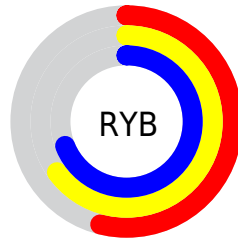

# Details

The CIELCh color  $68, 20.772, 152.255$  is a light color, and the websafe version is hex  $99CC99$ . A complement of this color would be  $61, 20.941, 335.351$ , and the grayscale version is  $66, 0.008, 296.813$ .

A 20% lighter version of the original color is  $88, 20.975, 152.045$ , and  $48, 20.745, 152.250$  is the 20% darker color. If you saturate the color by 10%, you get  $67, 30.269, 151.322$ , and if you desaturate by 10%, it is  $69, 11.193, 153.074$ .

# Distribution

Red (54%)

Green (69%)

Blue (58%)

Red (54%)

Yellow (65%)

Blue (69%)

Cyan (22%)