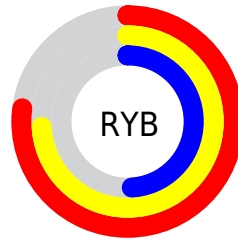

## Conversions Part 2

<b>Format</b>	<b>Color</b>
<a href="#">RYB</a>	<a href="#">196, 188, 126</a>
Decimal	<a href="#">12885886</a>
CIELab	<a href="#">68.00, 9.04, 22.40</a>
CIELCh	<a href="#">68, 24.152, 68.019</a>
Yxy	<a href="#">37.9720, 0.3817, 0.3730</a>
Android (android.graphics.Color)	<a href="#">4291075966 (0xFFC49F7E)</a>
YUV	<a href="#">166.3010, -19.8684, 26.0460</a>
Hunter-Lab	<a href="#">61.6215, 4.7368, 19.1027</a>

# Details

The CIELCh color **68, 24.152, 68.019** is a light color, and the websafe version is hex **CC9966**. A complement of this color would be **65, 21.451, 258.035**, and the grayscale version is **68, 0.008, 296.813**.

A 20% lighter version of the original color is **88, 24.234, 68.188**, and **48, 24.074, 68.334** is the 20% darker color. If you saturate the color by 10%, you get **65, 31.722, 66.840**, and if you desaturate by 10%, it is **71, 16.942, 69.210**.

# Distribution

Red (77%)

Green (62%)

Blue (49%)

Red (77%)

Yellow (74%)

Blue (49%)

Cyan (0%)