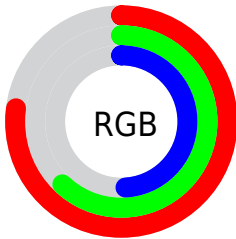

Distribution

Red (77%)

Green (62%)

Blue (49%)