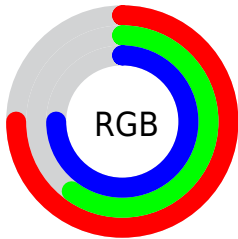

Distribution

- Red (75%)
- Green (60%)
- Blue (75%)