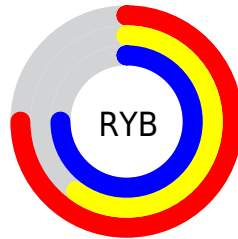

- Red (75%)
- Yellow (60%)
- Blue (75%)