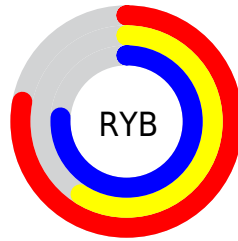

- Red (78%)
- Yellow (59%)
- Blue (76%)