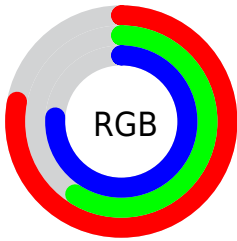

Distribution

- Red (78%)
- Green (59%)
- Blue (76%)