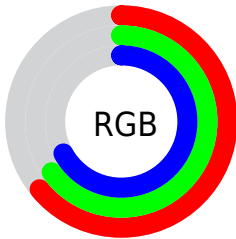

Distribution

- Red (64%)
- Green (65%)
- Blue (67%)