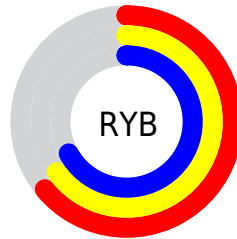

- Red (64%)
- Yellow (65%)
- Blue (67%)