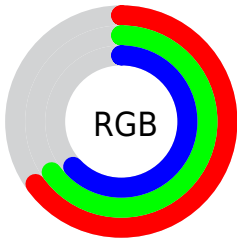

Distribution

Red (65%)

Green (65%)

Blue (63%)