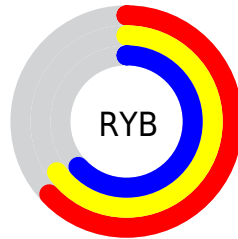

Red (63%)

Yellow (65%)

Blue (63%)