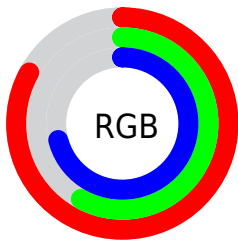

Distribution

Red (83%)

Green (58%)

Blue (71%)