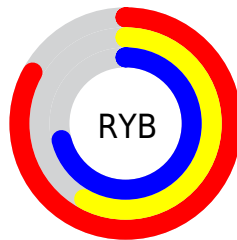

# Details

The CIELCh color  $68, 30.285, 346.078$  is a light color, and the websafe version is hex `CC99CC`. A complement of this color would be  $80, 29.204, 160.388$ , and the grayscale version is  $70, 0.009, 296.813$ .

A 20% lighter version of the original color is  $87, 25.938, 338.320$ , and  $48, 30.375, 345.993$  is the 20% darker color. If you saturate the color by 10%, you get  $63, 40.089, 347.268$ , and if you desaturate by 10%, it is  $73, 20.309, 345.034$ .

# Distribution

Red (83%)

Green (58%)

Blue (71%)

Red (83%)

Yellow (58%)

Blue (71%)

Cyan (0%)