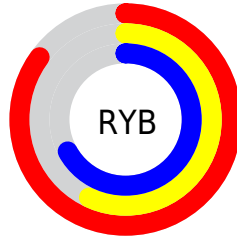

- Red (85%)
- Yellow (57%)
- Blue (67%)