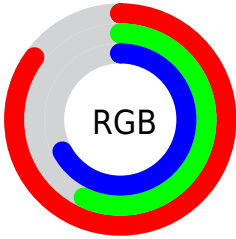

Distribution

- Red (85%)
- Green (57%)
- Blue (67%)