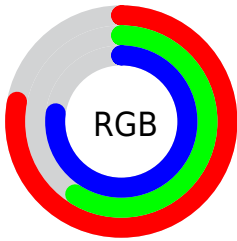

Distribution

- Red (78%)
- Green (59%)
- Blue (77%)