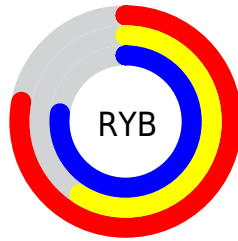

- Red (78%)
- Yellow (59%)
- Blue (77%)