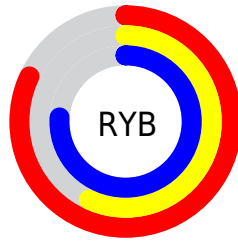

- Red (82%)
- Yellow (57%)
- Blue (76%)