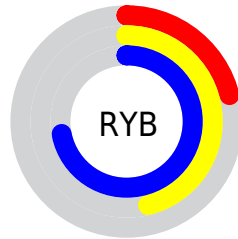

- Red (21%)
- Yellow (46%)
- Blue (72%)