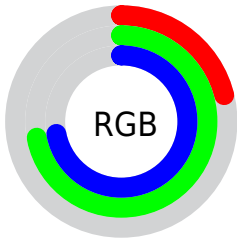

Distribution

- Red (21%)
- Green (72%)
- Blue (72%)