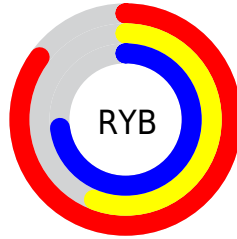

- Red (85%)
- Yellow (56%)
- Blue (73%)