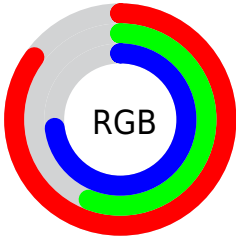

Distribution

- Red (85%)
- Green (56%)
- Blue (73%)