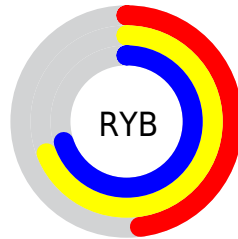

# Details

The CIELCh color **68, 36.572, 143.207** is a dark color, and the websafe version is hex **669966**. A complement of this color would be **59, 36.569, 327.116**, and the grayscale version is **64, 0.008, 296.813**.

A 20% lighter version of the original color is **88, 36.498, 143.236**, and **48, 36.378, 143.270** is the 20% darker color. If you saturate the color by 10%, you get **67, 47.940, 142.254**, and if you desaturate by 10%, it is **69, 24.903, 144.036**.

# Distribution

Red (48%)

Green (70%)

Blue (49%)

Red (48%)

Yellow (69%)

Blue (70%)

Cyan (31%)