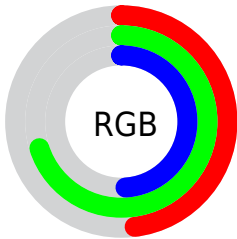

Distribution

Red (48%)

Green (70%)

Blue (49%)