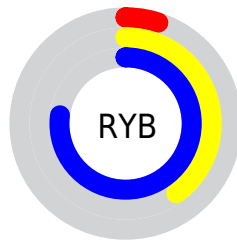

- Red (5%)
- Yellow (40%)
- Blue (77%)