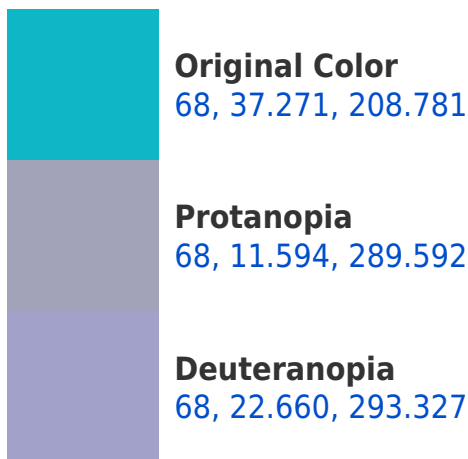

# Black Background

This preview shows how the CIELCh color 68, 37.271, 208.781 looks on a black background.

## **Background**

This preview shows how black text looks on a background with the CIELCh color 68, 37.271, 208.781.

This preview shows how white text looks on a background with the CIELCh color 68, 37.271, 208.781.

## Dichromacy

**Tritanopia**  
68, 37.161, 209.722

# Trichromacy

**Original Color**  
68, 37.271, 208.781

**Protanomaly**  
66, 21.899, 226.971

**Deuteranomaly**  
66, 24.745, 242.598

**Tritanomaly**  
68, 37.200, 209.705