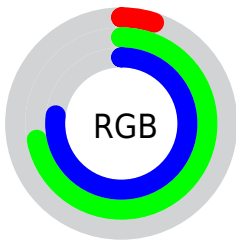

Distribution

- Red (5%)
- Green (72%)
- Blue (77%)