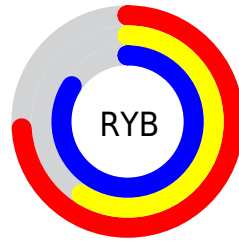

- Red (74%)
- Yellow (59%)
- Blue (84%)