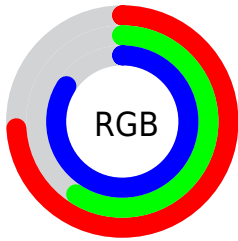

Distribution

- Red (74%)
- Green (59%)
- Blue (84%)