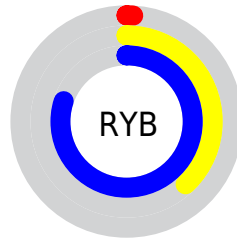

- Red (1%)
- Yellow (38%)
- Blue (80%)