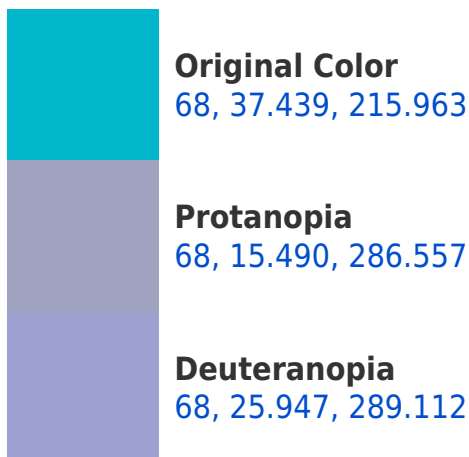

# Black Background

This preview shows how the CIELCh color 68, 37.496, 215.929 looks on a black background.

## **Background**

This preview shows how black text looks on a background with the CIELCh color 68, 37.496, 215.929.

This preview shows how white text looks on a background with the CIELCh color 68, 37.496, 215.929.

## Dichromacy

**Tritanopia**  
68, 37.670, 209.509

# Trichromacy

**Original Color**  
68, 37.439, 215.963

**Protanomaly**  
66, 24.682, 234.049

**Deuteranomaly**  
66, 28.219, 246.994

**Tritanomaly**  
68, 37.592, 211.326