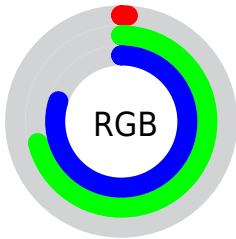

Distribution

- Red (1%)
- Green (71%)
- Blue (80%)