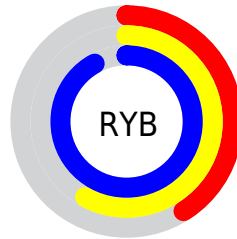

- Red (41%)
- Yellow (58%)
- Blue (92%)