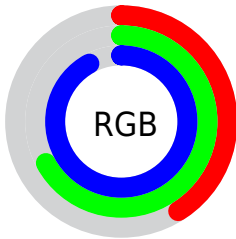

Distribution

- Red (41%)
- Green (67%)
- Blue (92%)