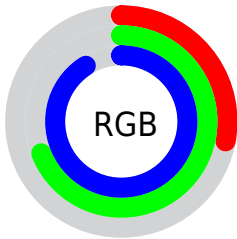

Distribution

Red (28%)

Green (69%)

Blue (91%)