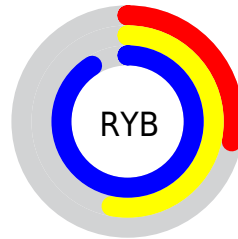

## Conversions Part 2

<b>Format</b>	<b>Color</b>
<a href="#">RYB</a>	<a href="#">72, 135, 232</a>
Decimal	<a href="#">4763624</a>
CIELab	<a href="#">68.00, -11.84, -37.23</a>
CIELCh	<a href="#">68, 39.064, 252.351</a>
Yxy	<a href="#">37.9720, 0.2138, 0.2486</a>
Android (android.graphics.Color)	<a href="#">4282953704 (0xFF48AFE8)</a>
YUV	<a href="#">150.7010, 40.0804, -69.0208</a>
Hunter-Lab	<a href="#">61.6215, -13.2188, -35.8805</a>

# Details

The CIELCh color **68, 39.064, 252.351** is a light color, and the websafe version is hex **3399CC**. The color can be described as light muted azure. A complement of this color would be **65, 58.945, 53.531**, and the grayscale version is **62, 0.008, 296.813**.

A 20% lighter version of the original color is **87, 29.717, 224.228**, and **49, 37.084, 256.132** is the 20% darker color. If you saturate the color by 10%, you get **65, 43.090, 256.379**, and if you desaturate by 10%, it is **71, 34.621, 248.973**.

# Distribution

Red (28%)

Green (69%)

Blue (91%)

Red (28%)

Yellow (53%)

Blue (91%)

Cyan (69%)