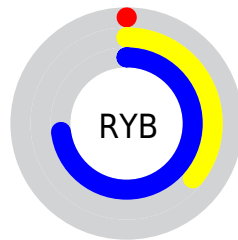

- Red (0%)
- Yellow (36%)
- Blue (73%)