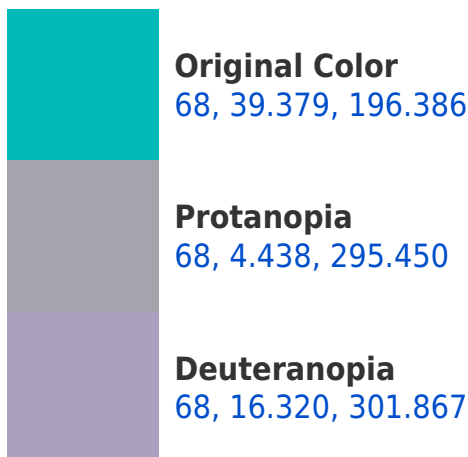

# Black Background

This preview shows how the CIELCh color 68, 39.379, 196.386 looks on a black background.

## **Background**

This preview shows how black text looks on a background with the CIELCh color 68, 39.379, 196.386.

This preview shows how white text looks on a background with the CIELCh color 68, 39.379, 196.386.

## Dichromacy

**Tritanopia**  
68, 36.210, 209.213

# Trichromacy

**Original Color**  
68, 39.379, 196.386

**Protanomaly**  
66, 21.700, 206.576

**Deuteranomaly**  
66, 21.720, 225.544

**Tritanomaly**  
68, 37.489, 203.424