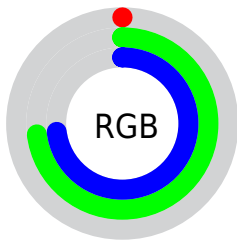

Distribution

- Red (0%)
- Green (73%)
- Blue (73%)