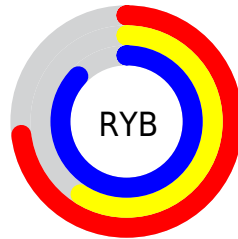

- Red (73%)
- Yellow (59%)
- Blue (87%)