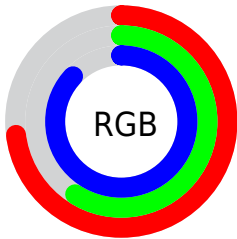

Distribution

- Red (73%)
- Green (59%)
- Blue (87%)