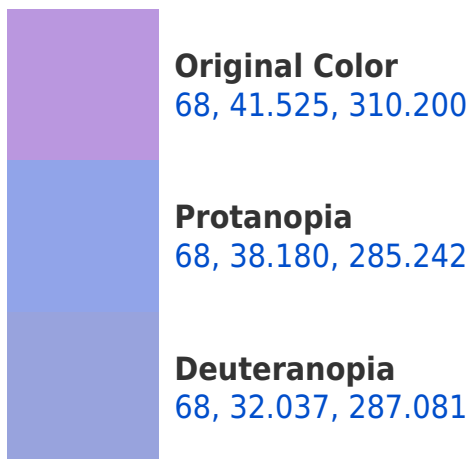

# Black Background

This preview shows how the CIELCh color 68, 41.525, 310.200 looks on a black background.

## Background

This preview shows how black text looks on a background with the CIELCh color 68, 41.525, 310.200.

This preview shows how white text looks on a background with the CIELCh color 68, 41.525, 310.200.

## Dichromacy

**Tritanopia**  
68, 9.642, 332.368

# Trichromacy

**Original Color**  
68, 41.525, 310.200

**Protanomaly**  
68, 38.624, 294.444

**Deuteranomaly**  
68, 34.845, 296.269

**Tritanomaly**  
68, 21.259, 316.039