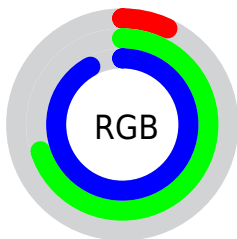

Distribution

- Red (7%)
- Green (70%)
- Blue (92%)