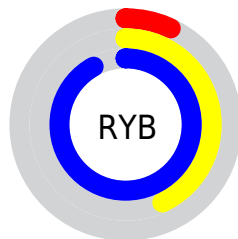

- Red (7%)
- Yellow (43%)
- Blue (92%)