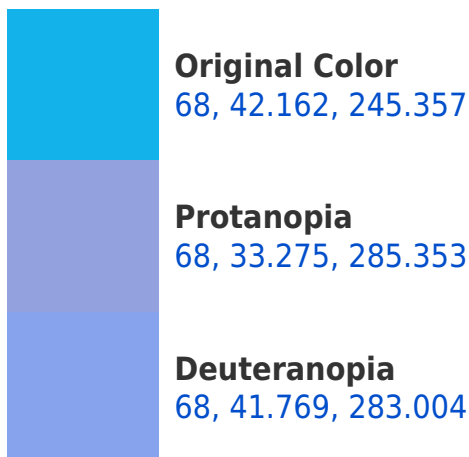

# Black Background

This preview shows how the CIELCh color 68, 42.162, 245.357 looks on a black background.

## Background

This preview shows how black text looks on a background with the CIELCh color 68, 42.162, 245.357.

This preview shows how white text looks on a background with the CIELCh color 68, 42.162, 245.357.

## Dichromacy

**Tritanopia**  
68, 37.707, 208.609

# Trichromacy

**Original Color**  
68, 42.162, 245.357

**Protanomaly**  
67, 36.043, 262.366

**Deuteranomaly**  
67, 41.664, 266.000

**Tritanomaly**  
68, 37.561, 222.503