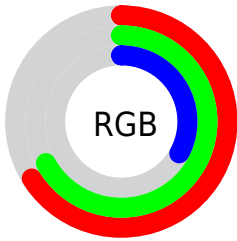

Distribution

Red (66%)

Green (67%)

Blue (33%)