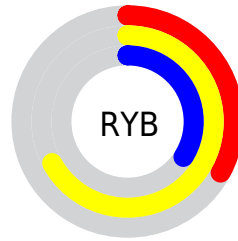

## Conversions Part 2

Format	Color
<a href="#">RYB</a>	<a href="#">85, 170, 86</a>
Decimal	<a href="#">11119189</a>
CIELab	<a href="#">68.00, -12.45, 43.26</a>
CIELCh	<a href="#">68, 45.013, 106.063</a>
Yxy	<a href="#">37.9720, 0.3835, 0.4482</a>
Android (android.graphics.Color)	<a href="#">4289309269 (0xFFA9AA55)</a>
YUV	<a href="#">160.0110, -36.9804, 7.8834</a>
Hunter-Lab	<a href="#">61.6215, -13.7133, 29.4123</a>

# Details

The CIELCh color **68, 45.013, 106.063** is a dark color, and the websafe version is hex **999933**. A complement of this color would be **40, 51.558, 297.608**, and the grayscale version is **66, 0.008, 296.813**.

A 20% lighter version of the original color is **88, 44.846, 105.890**, and **48, 44.948, 105.942** is the 20% darker color. If you saturate the color by 10%, you get **68, 52.923, 105.274**, and if you desaturate by 10%, it is **68, 36.495, 106.933**.

# Distribution

Red (66%)

Green (67%)

Blue (33%)

Red (33%)

Yellow (67%)

Blue (34%)

Cyan (1%)