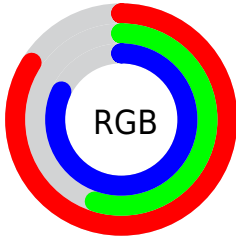

Distribution

- Red (84%)
- Green (55%)
- Blue (82%)