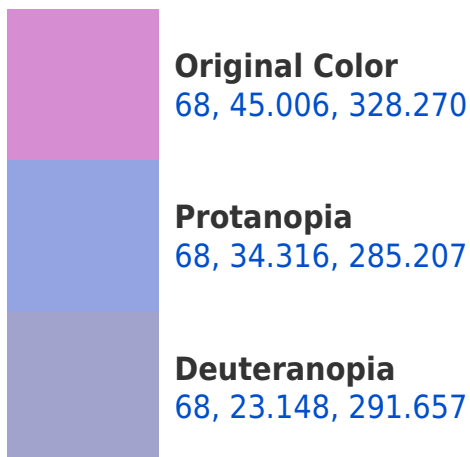

# Black Background

This preview shows how the CIELCh color 68, 45.006, 328.270 looks on a black background.

## Background

This preview shows how black text looks on a background with the CIELCh color 68, 45.006, 328.270.

This preview shows how white text looks on a background with the CIELCh color 68, 45.006, 328.270.

## Dichromacy

**Tritanopia**  
68, 23.642, 5.768

# Trichromacy

**Original Color**  
68, 45.006, 328.270

**Protanomaly**  
68, 35.850, 302.086

**Deuteranomaly**  
68, 29.696, 310.575

**Tritanomaly**  
68, 29.405, 345.989