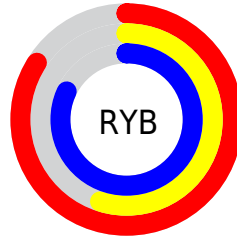

- Red (84%)
- Yellow (55%)
- Blue (82%)