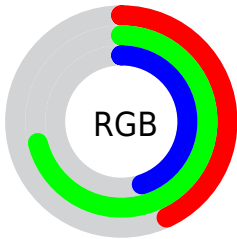

Distribution

- Red (43%)
- Green (71%)
- Blue (45%)