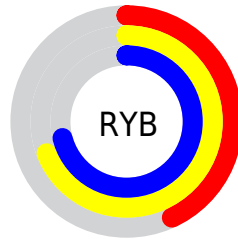

- Red (43%)
- Yellow (69%)
- Blue (71%)