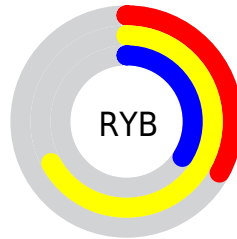

- Red (33%)
- Yellow (67%)
- Blue (34%)