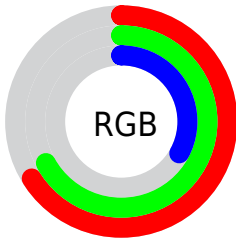

Distribution

- Red (66%)
- Green (67%)
- Blue (33%)