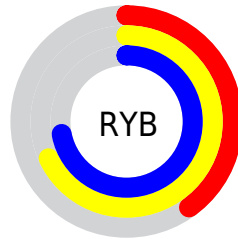

- Red (40%)
- Yellow (68%)
- Blue (72%)