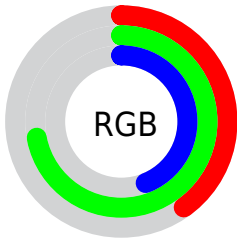

Distribution

- Red (40%)
- Green (72%)
- Blue (44%)